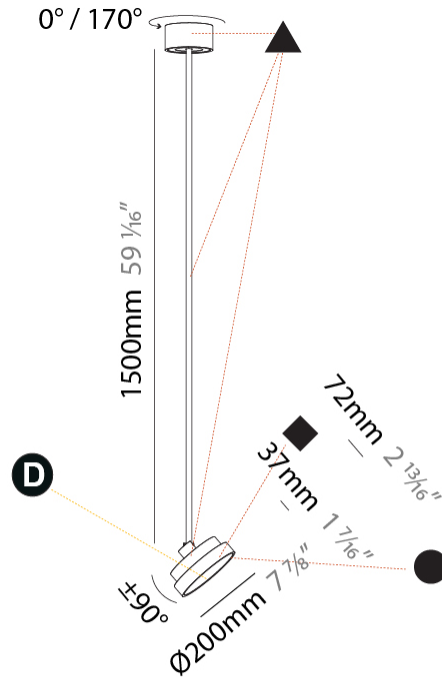

GENERAL

Series: Sign Diva Flex
Subseries: Sign Diva Flex Korona
Brand: Prolicht
Division: Architectural
Mounting Type: Suspension
Mounting Location: Ceiling
Subcategory: Pendant

PHYSICAL

Shape: Round
Diameter (mm): 200
Diameter (in): 7 7/8
Height (mm): 1620
Height (in): 63 3/4
Light Distribution: Adjustable / Direct
Weight (kg): 1.865
Weight (lbs): 4.1
Diffuser: PMMA - Opal / Micro-Prism / Sparkling Secret / Vintage Industrial
Fixture Finish: SSR / BKV / CWI / CRY / HAB / LAG / UFT / ITA / RUA / RUR / MIC / FTG / MYG / TWT / LOD / PUS / FRO / FUP / KIA / POP / BLS / SPG / MEY / GOH / GUM / CHC / COM / ABZ / JAG / OBR / MOS / ROR
Fixture Material: Extruded Aluminum / Steel

ELECTRICAL

Lamp Type: LED (Zhaga Standard)
Input Wattage (W): 12.1
Total Output Wattage (W): 11
Dimming: Tri-Mode (Non-Dimming and Phase Dimming (120Vac only) and 0-10V Dimming)
Driver Included: Yes
Driver Location: Integrated
Driver Type: Constant Current - Universal
Driver Class: Class 2
Input Voltage (V): 120 - 277
Constant Current (MA): 350

LED

Color Temperature (°K): 3000 / 3500 / 4000
Max. Delivered Lumen (lm): 836 / 895 / 903 / 921
Nominal Lumen (lm): 1280 / 1370 / 1382 / 1410
CRI: >90 CRI
Lamp Life (hrs): 50000

OPTICAL

Adjustability: Rotational 170°; Tilt 90°

RATINGS AND CERTIFICATIONS

Certified By: Certified for North American Standards
IP rating: IP20