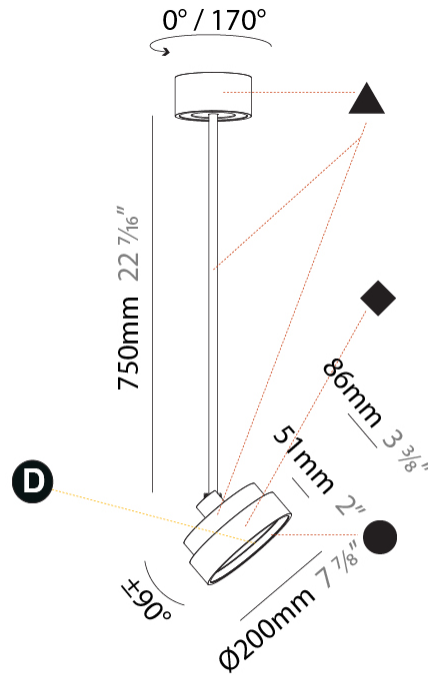

GENERAL

Series: Sign Diva Flex
Subseries: Sign Diva Flex Korona
Brand: Prolicht
Division: Architectural
Mounting Type: Suspension
Mounting Location: Ceiling
Subcategory: Pendant

PHYSICAL

Shape: Round
Diameter (mm): 200
Diameter (in): 7 7/8
Height (mm): 870
Height (in): 34 1/4
Light Distribution: Adjustable / Direct
Weight (kg): 2.007
Weight (lbs): 4.42
Diffuser: PMMA - Opal / Micro-Prism / Sparkling Secret / Vintage Industrial
Fixture Finish: SSR / BKV / CWI / CRY / HAB / LAG / UFT / ITA / RUA / RUR / MIC / FTG / MYG / TWT / LOD / PUS / FRO / FUP / KIA / POP / BLS / SPG / MEY / GOH / GUM / CHC / COM / ABZ / JAG / OBR / MOS / ROR
Fixture Material: Extruded Aluminum / Steel

ELECTRICAL

Lamp Type: LED (Zhaga Standard)
Input Wattage (W): 12.1
Total Output Wattage (W): 11
Dimming: Tri-Mode (Non-Dimming and Phase Dimming (120Vac only) and 0-10V Dimming)
Driver Included: Yes
Driver Location: Integrated
Driver Type: Constant Current - Universal
Driver Class: Class 2
Input Voltage (V): 120 - 277
Constant Current (MA): 350

LED

Color Temperature (°K): 2700 / 3000 / 3500 / 4000
Max. Delivered Lumen (lm): 836 / 895 / 903 / 921
Nominal Lumen (lm): 1280 / 1370 / 1382 / 1410
CRI: >90 CRI
Lamp Life (hrs): 50000

OPTICAL

Adjustability: Rotational 170°; Tilt 90°

RATINGS AND CERTIFICATIONS

Certified By: Certified for North American Standards
IP rating: IP20