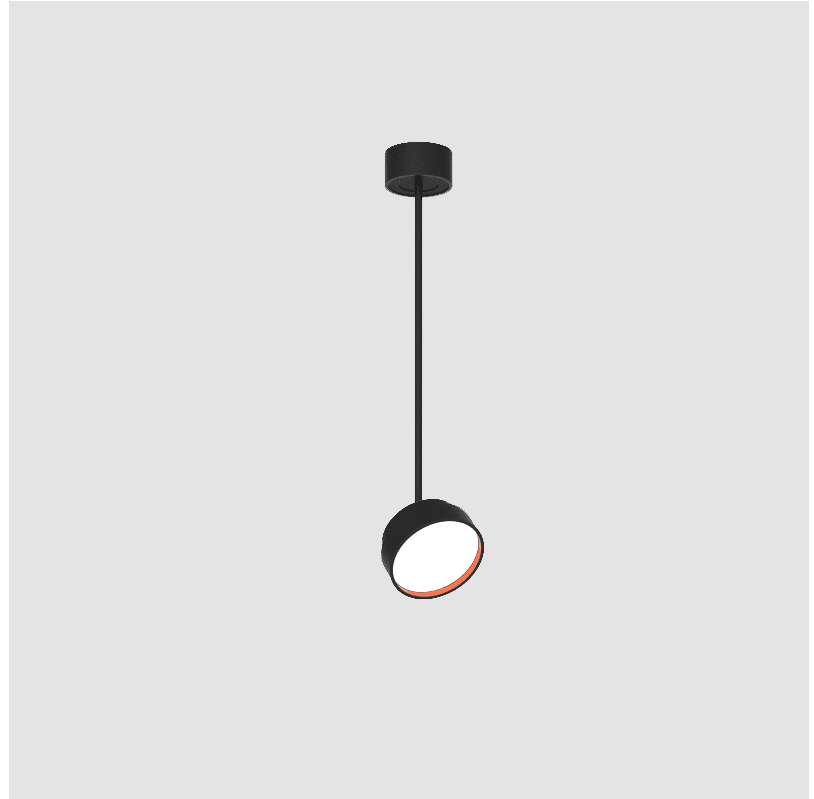

GENERAL

Series: Sign Diva Flex
Subseries: Sign Diva Flex Korona
Brand: Prolicht
Division: Architectural
Mounting Type: Suspension
Mounting Location: Ceiling
Subcategory: Pendant

PHYSICAL

Shape: Round
Diameter (mm): 200
Diameter (in): 7 7/8
Height (mm): 870
Height (in): 34 1/4
Light Distribution: Adjustable / Direct
Weight (kg): 2.007
Weight (lbs): 4.42
Diffuser: PMMA - Opal / Micro-Prism / Sparkling Secret / Vintage Industrial
Fixture Finish: SSR / BKV / CWI / CRY / HAB / LAG / UFT / ITA / RUA / RUR / MIC / FTG / MYG / TWT / LOD / PUS / FRO / FUP / KIA / POP / BLS / SPG / MEY / GOH / GUM / CHC / COM / ABZ / JAG / OBR / MOS / ROR
Fixture Material: Extruded Aluminum / Steel

ELECTRICAL

Lamp Type: LED (Zhaga Standard)
Input Wattage (W): 12.1
Total Output Wattage (W): 11
Dimming: Tri-Mode (Non-Dimming and Phase Dimming (120Vac only) and 0-10V Dimming)
Driver Included: Yes
Driver Location: Integrated
Driver Type: Constant Current - Universal
Driver Class: Class 2
Input Voltage (V): 120 - 277
Constant Current (MA): 350

LED

Color Temperature (°K): 2700 / 3000 / 3500 / 4000
Max. Delivered Lumen (lm): 836 / 895 / 903 / 921
Nominal Lumen (lm): 1280 / 1370 / 1382 / 1410
CRI: >90 CRI
Lamp Life (hrs): 50000

OPTICAL

Adjustability: Rotational 170°; Tilt 90°

RATINGS AND CERTIFICATIONS

Certified By: Certified for North American Standards
IP rating: IP20